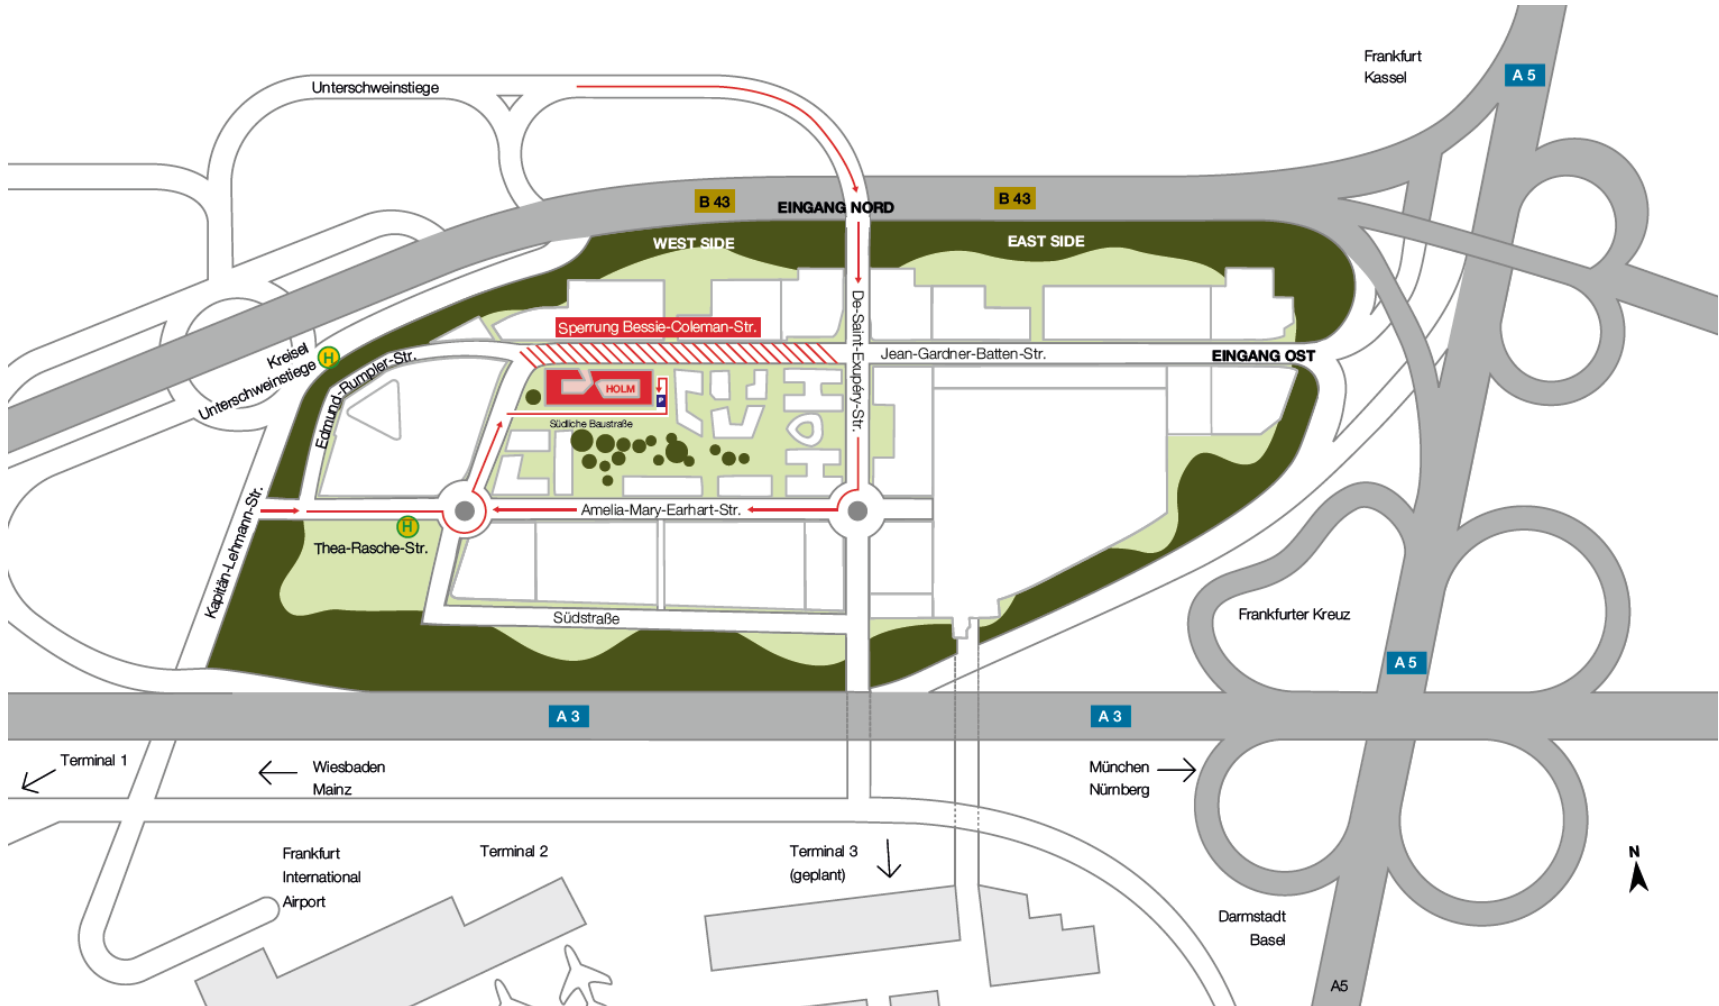

# DIRECTIONS SKETCH

# DIRECTIONS

**Platform :** 16

exit: Kreisel Unterschweinstiege